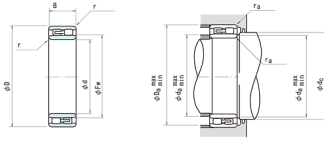

NTNY BEARING LTD

NNU4952 NSK CYLINDRICAL ROLLER BEARING

Bearing No. NNU4952

NNU4952 Bearing 2D drawings and 3D CAD models

hidYobi	NNU4952
LangID	1
D_	360
C	935
B_	100
da min	271
hidTable	ecat_NSCLDRD
Oil rpm	1800
da max	288
mass	31.1
GRS rpm	1400
ra max	2
C0	2100
DE_	335
Prod_Type3	CRB_SR_NNU_CB
d	260
DA_	23
Z_	35
d1a min	275
D_a max	349
yobi	NNU4952
Fw	289
ALPHA_	0
SDM_	312
r	2.1