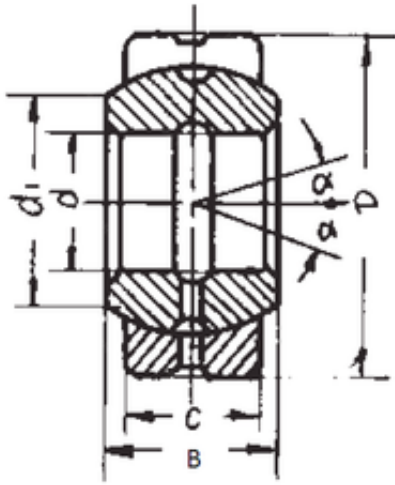

NTNY BEARING LTD

240 mm x 340 mm x 140 mm FBJ GE240ES
plain bearings

Bearing No. GE240ES

Size	240x340x140 mm
Bore Diameter	240 mm
Outer Diameter	340 mm
Width	140 mm
d	240 mm
D	340 mm
B	140 mm
C	100 mm
d1	265 mm
Angle	8 °
Weight	39,91 Kg
Basic dynamic load rating (C)	2550 kN

GE240ES Bearing 2D drawings and 3D CAD models