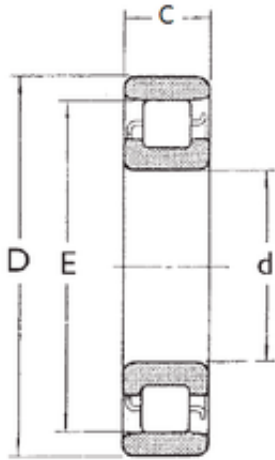

# NTNY BEARING LTD

30 mm x 55 mm x 13 mm FBJ N1006 cylindrical roller bearings

Bearing No. N1006

Size	30x55x13 mm
Bore Diameter	30 mm
Outer Diameter	55 mm
Width	13 mm
d	30 mm
D	55 mm
E	48,5 mm
B	13 mm
C	13 mm
Weight	0,136 Kg
Basic dynamic load rating (C)	19,7 kN
Basic static load rating (C0)	19,6 kN
(Grease) Lubrication Speed	12000 r/min

N1006 Bearing 2D drawings and 3D CAD models