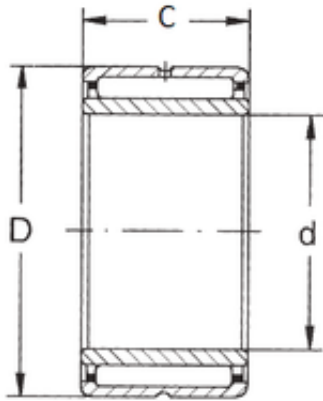

# NTNY BEARING LTD

22 mm x 34 mm x 16 mm FBJ NKI 22/16 needle roller bearings

Bearing No. NKI 22/16

Size	22x34x16 mm
Bore Diameter	22 mm
Outer Diameter	34 mm
Width	16 mm
d	22 mm
D	34 mm
B	16 mm
C	16 mm
Weight	0,052 Kg
Basic dynamic load rating (C)	15,6 kN
Basic static load rating (C0)	23 kN
(Grease) Lubrication Speed	10000 r/min

NKI 22/16 Bearing 2D drawings and 3D CAD models