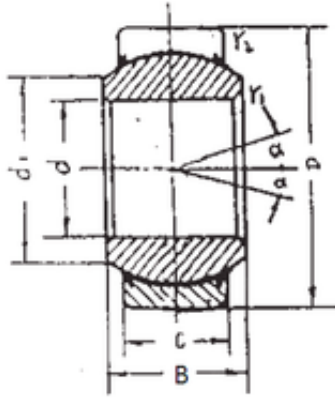

NTNY BEARING LTD

60 mm x 90 mm x 54 mm FBJ GEEM60ES-2RS
plain bearings

Bearing No. GEEM60ES-2RS

Size	60x90x54 mm
Bore Diameter	60 mm
Outer Diameter	90 mm
Width	54 mm
d	60 mm
D	90 mm
B	54 mm
C	36 mm
d1	68 mm
Angle	3 °
Weight	1,15 Kg
Basic dynamic load rating (C)	245 kN

GEEM60ES-2RS Bearing 2D drawings and 3D CAD models