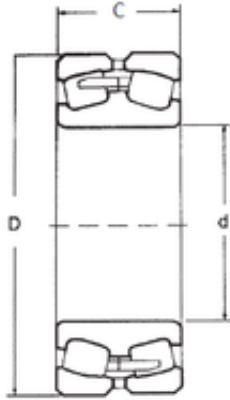

## 45 mm x 100 mm x 36 mm FBJ 22309 spherical roller bearings

Bearing No. 22309

Size	45x100x36 mm
Bore Diameter	45 mm
Outer Diameter	100 mm
Width	36 mm
d	45 mm
D	100 mm
B	36 mm
C	36 mm
Weight	1,387 Kg
Basic dynamic load rating (C)	108 kN
Basic static load rating (C0)	140 kN
(Grease) Lubrication Speed	3600 r/min