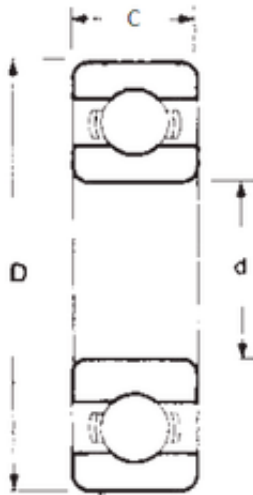

NTNY BEARING LTD

75 mm x 130 mm x 25 mm FBJ 6215 deep groove ball bearings

Bearing No. 6215

| | |
|-------------------------------|--------------|
| Size | 75x130x25 mm |
| Bore Diameter | 75 mm |
| Outer Diameter | 130 mm |
| Width | 25 mm |
| d | 75 mm |
| D | 130 mm |
| B | 25 mm |
| C | 25 mm |
| Weight | 1,2 Kg |
| Basic dynamic load rating (C) | 66,3 kN |
| Basic static load rating (C0) | 49 kN |
| (Grease) Lubrication Speed | 4800 r/min |

6215 Bearing 2D drawings and 3D CAD models