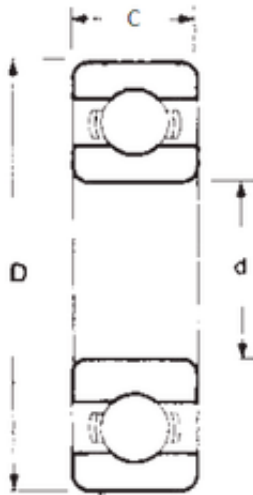

NTNY BEARING LTD

11,1125 mm x 23,01748 mm x 7,9375 mm FBJ
1607 deep groove ball bearings

Bearing No. 1607

Size	11.1125x23.01748x7.9375 mm
Bore Diameter	11,1125 mm
Outer Diameter	23,01748 mm
Width	7,9375 mm
d	11,1125 mm
D	23,01748 mm
B	7,9375 mm
C	7,9375 mm
Weight	0,022 Kg
Basic dynamic load rating (C)	400 kN

1607 Bearing 2D drawings and 3D CAD models