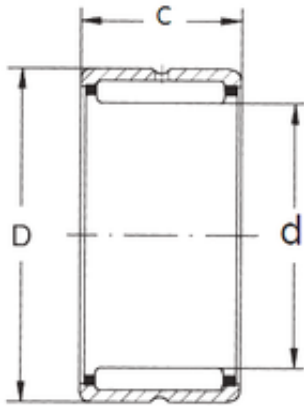

NTNY BEARING LTD

FBJ NK68/25 needle roller bearings

Bearing No. NK68/25

Size	68x82x25 mm
Bore Diameter	68 mm
Outer Diameter	82 mm
Width	25 mm
d	68 mm
D	82 mm
C	25 mm
Weight	0,241 Kg
Basic dynamic load rating (C)	44,5 kN
Basic static load rating (C0)	89 kN
(Grease) Lubrication Speed	4000 r/min

NK68/25 Bearing 2D drawings and 3D CAD models