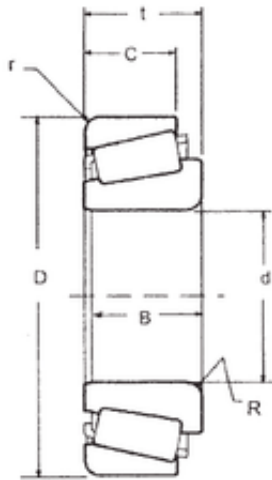

NTNY BEARING LTD

95,25 mm x 147,638 mm x 36,322 mm FBJ
594A/592XS tapered roller bearings

Bearing No. 594A/592XS

Size	95.25x147.638x35.717 mm
Bore Diameter	95,25 mm
Outer Diameter	147,638 mm
Width	35,717 mm
d	95,25 mm
D	147,638 mm
T	35,717 mm
B	36,322 mm
C	26,192 mm
Weight	2,09 Kg
Basic dynamic load rating (C)	180 kN
Basic static load rating (C0)	279 kN
(Grease) Lubrication Speed	2300 r/min

594A/592XS Bearing 2D drawings and 3D CAD models