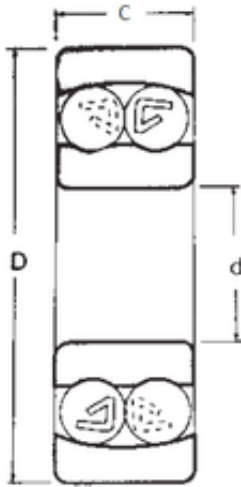

NTNY BEARING LTD

30 mm x 62 mm x 20 mm FBJ 2206 self aligning ball bearings

Bearing No. 2206

Size	30x62x20 mm
Bore Diameter	30 mm
Outer Diameter	62 mm
Width	20 mm
d	30 mm
D	62 mm
B	20 mm
C	20 mm
Weight	0,26 Kg
Basic dynamic load rating (C)	15,6 kN
Basic static load rating (C0)	4,65 kN
(Grease) Lubrication Speed	1000 r/min

2206 Bearing 2D drawings and 3D CAD models