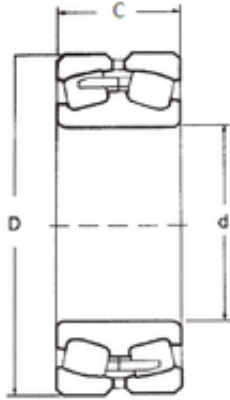

NTNY BEARING LTD

110 mm x 200 mm x 53 mm FBJ 22222 spherical roller bearings

Bearing No. 22222

Size	110x200x53 mm
Bore Diameter	110 mm
Outer Diameter	200 mm
Width	53 mm
d	110 mm
D	200 mm
B	53 mm
C	53 mm
Weight	7 Kg
Basic dynamic load rating (C)	316,8 kN
Basic static load rating (C0)	465 kN
(Grease) Lubrication Speed	1500 r/min

22222 Bearing 2D drawings and 3D CAD models