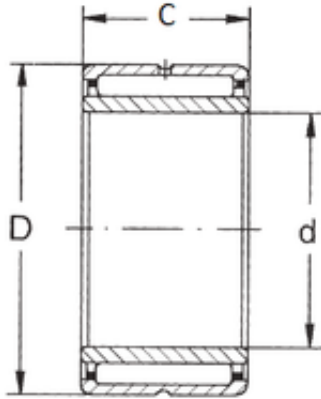

## 90 mm x 120 mm x 26 mm FBJ NKI 90/26 needle roller bearings

Bearing No. NKI 90/26

Size	90x120x26 mm
Bore Diameter	90 mm
Outer Diameter	120 mm
Width	26 mm
d	90 mm
D	120 mm
B	26 mm
C	26 mm
Weight	0,778 Kg
Basic dynamic load rating (C)	73 kN
Basic static load rating (C0)	137 kN
(Grease) Lubrication Speed	2700 r/min

NKI 90/26 Bearing 2D drawings and 3D CAD models