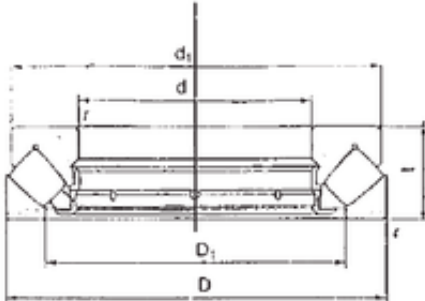

FBJ 29414M thrust roller bearings

Bearing No. 29414M

Size	70x150x48 mm
Bore Diameter	70 mm
Outer Diameter	150 mm
Width	48 mm
d	70 mm
D	150 mm
T	48 mm
d1	128,3 mm
r min.	2 mm
D1	98,4 mm
Weight	4,19 Kg
Basic dynamic load rating (C)	365 kN
Basic static load rating (C0)	1040 kN

29414M Bearing 2D drawings and 3D CAD models