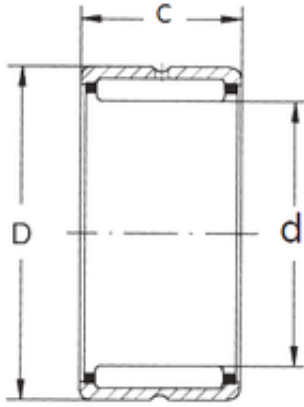

NTNY BEARING LTD

FBJ NK50/25 needle roller bearings

Bearing No. NK50/25

Size	50x62x25 mm
Bore Diameter	50 mm
Outer Diameter	62 mm
Width	25 mm
d	50 mm
D	62 mm
C	25 mm
Weight	0,158 Kg
Basic dynamic load rating (C)	38 kN
Basic static load rating (C0)	74 kN
(Grease) Lubrication Speed	5500 r/min

NK50/25 Bearing 2D drawings and 3D CAD models