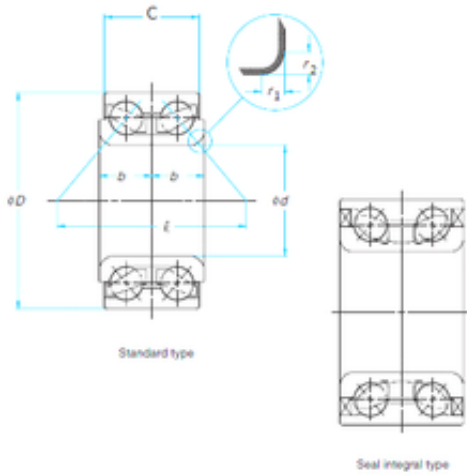

NTNY BEARING LTD

45 mm x 84 mm x 42 mm timken 510050 bearing

Bearing No. 510050

Size	45x84x42 mm
Bore Diameter	45 mm
Outer Diameter	84 mm
Width	42 mm
d	45 mm
D	84 mm
B	42 mm

510050 Bearing 2D drawings and 3D CAD models