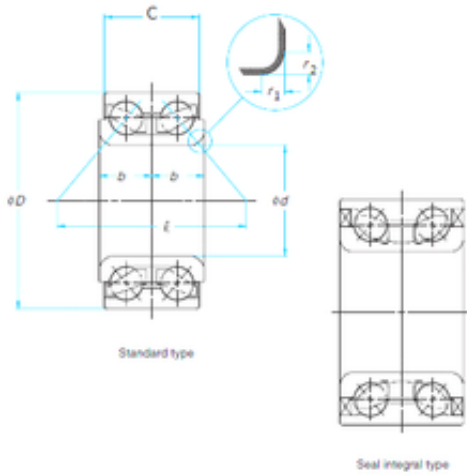

# NTNY BEARING LTD

43 mm x 79 mm x 41 mm timken 510030 bearing

Bearing No. 510030

Size	43x79x41 mm
Bore Diameter	43 mm
Outer Diameter	79 mm
Width	41 mm
d	43 mm
D	79 mm
B	41 mm
C	38 mm

510030 Bearing 2D drawings and 3D CAD models