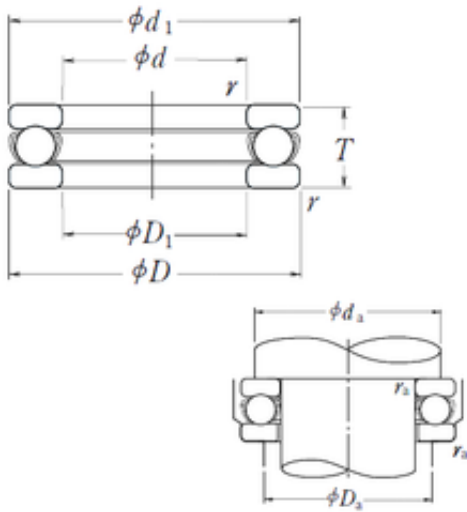

## nsk 51105 bearing

Bearing No. 51105

Size	25x42x11 mm
Bore Diameter	25 mm
Outer Diameter	42 mm
Width	11 mm
d	25 mm
D	42 mm
T	11 mm
d1	42 mm
r min.	0,6 mm
D1	26 mm
da min.	35 mm
Da max.	32 mm
ra max.	0,6 mm
Weight	0,056 Kg
Basic dynamic load rating (C)	19,7 kN
Basic static load rating (C0)	37 kN
(Grease) Lubrication Speed	4800 r/min
Category	Thrust Ball Bearing
Inventory	0.0
Manufacturer Name	NSK
Minimum Buy Quantity	N/A
Weight / Kilogram	0.05
EAN	0029176026409
Product Group	B00308
Rolling Element	Ball Bearing
Thrust Bearing	Yes

## NTNY BEARING LTD

Single or Double Direction	Single Direction
Banded	No
Cage Material	Steel
Precision Class	Non-Precision
Component Description	Roller Assembly Plus Raceways
Other Features	Single Row   With Flat Seat
Long Description	25MM Bore 1; 26MM Bore 2; 42MM Outside Diameter; 11MM Height; Ball Bearing; Single Direction; Not Banded; Steel Cage; Non-Precision
Inch - Metric	Metric
Category	Thrust Ball Bearings
UNSPSC	31171552
Harmonized Tariff Code	8482.10.50.08
Noun	Bearing
Keyword String	Ball Thrust
Manufacturer URL	<a href="http://www.nskamericas.com">http://www.nskamericas.com</a>
Manufacturer Item Number	51105
Weight / LBS	0.12346
Overall Height with Aligning Washer	0 Inch   0 Millimeter
Bore 2	1.024 Inch   26 Millimeter
Height	0.433 Inch   11 Millimeter
Outside Diameter	1.654 Inch   42 Millimeter
Bore 1	0.984 Inch   25 Millimeter
bore diameter:	25 mm
static load capacity:	3800 kg
outside diameter:	42 mm
dynamic load capacity:	2010 kg
overall width:	11 mm