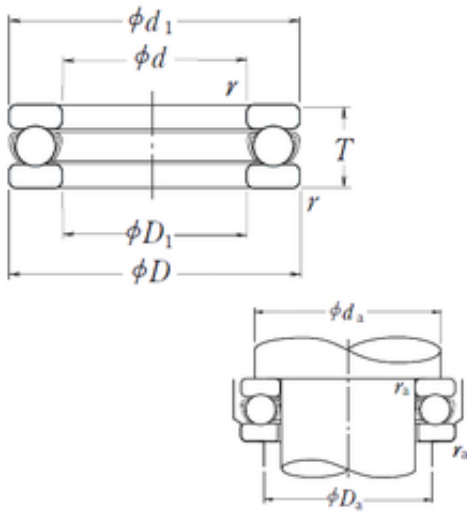

NTNY BEARING LTD

nsk 51104 bearing

Bearing No. 51104

Size	20x35x10 mm
Bore Diameter	20 mm
Outer Diameter	35 mm
Width	10 mm
d	20 mm
D	35 mm
T	10 mm
d1	35 mm
r min.	0,3 mm
D1	21 mm
da min.	29 mm
Da max.	26 mm
ra max.	0,3 mm
Weight	0,037 Kg
Basic dynamic load rating (C)	15,1 kN
Basic static load rating (C0)	26,6 kN
(Grease) Lubrication Speed	5300 r/min
Category	Thrust Ball Bearing
Inventory	0.0
Manufacturer Name	NSK
Minimum Buy Quantity	N/A
Weight / Kilogram	0.04
EAN	0029176026393
Product Group	B00308
Rolling Element	Ball Bearing
Thrust Bearing	Yes

51104 Bearing 2D drawings and 3D CAD models

NTNY BEARING LTD

Single or Double Direction	Single Direction
Banded	No
Cage Material	Steel
Precision Class	Non-Precision
Component Description	Roller Assembly Plus Raceways
Other Features	Single Row With Flat Seat
Long Description	20MM Bore 1; 21MM Bore 2; 35MM Outside Diameter; 10MM Height; Ball Bearing; Single Direction; Not Banded; Steel Cage; Non-Precision
Inch - Metric	Metric
Category	Thrust Ball Bearings
UNSPSC	31171552
Harmonized Tariff Code	8482.10.50.08
Noun	Bearing
Keyword String	Ball Thrust
Manufacturer URL	http://www.nskamericas.com
Manufacturer Item Number	51104
Weight / LBS	0.08157
Outside Diameter	1.378 Inch 35 Millimeter
Height	0.394 Inch 10 Millimeter
Bore 2	0.827 Inch 21 Millimeter
Overall Height with Aligning Washer	0 Inch 0 Millimeter
Bore 1	0.787 Inch 20 Millimeter
bore diameter:	20 mm
static load capacity:	2710 kg
outside diameter:	35 mm
dynamic load capacity:	1540 kg
overall width:	10 mm