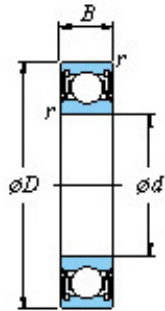

## 15 x 35 x 11 koyo 6202 2rs bearing

### ■ Mounting dimensions

6202 2rs Bearing 2D drawings and 3D CAD models

Bearing No. 6202 2rs

| Bearing No.                 | 6202 2RS |
|-----------------------------|----------|
| d                           | 15       |
| D                           | 35       |
| B                           | 11       |
| r(min)                      | 0.6      |
| Cr                          | 9.55     |
| C0r                         | 3.75     |
| Cu                          | 0.290    |
| f0                          | 13.2     |
| Grease lub.                 | 20000    |
| da(min)                     | 19       |
| da(max)                     | 19.5     |
| Da(max)                     | 31       |
| ra(max)                     | 0.6      |
| (Refer.)Mass(Open type)(kg) | 0.045    |