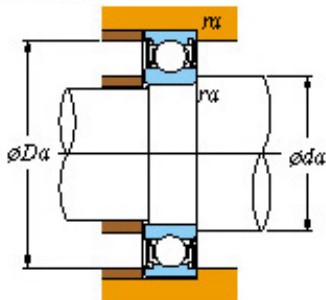

## 15 x 35 x 11 koyo 6202 2rs bearing

### ■ Mounting dimensions

6202 2rs Bearing 2D drawings and 3D CAD models

Bearing No. 6202 2rs

| Bearing No.                 | 6202 2RS |
|-----------------------------|----------|
| d                           | 15       |
| D                           | 35       |
| B                           | 11       |
| r(min)                      | 0.6      |
| Cr                          | 9.55     |
| C0r                         | 3.75     |
| Cu                          | 0.290    |
| f0                          | 13.2     |
| Grease lub.                 | 20000    |
| da(min)                     | 19       |
| da(max)                     | 19.5     |
| Da(max)                     | 31       |
| ra(max)                     | 0.6      |
| (Refer.)Mass(Open type)(kg) | 0.045    |